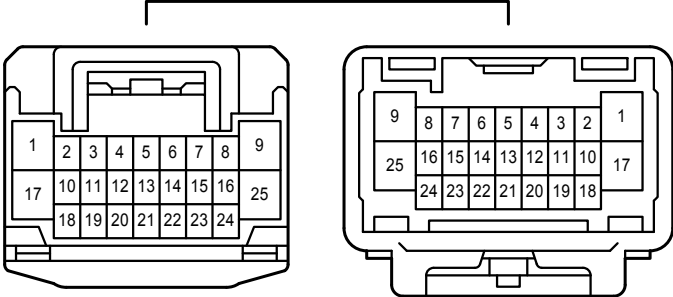

AE1

Gray

AE5