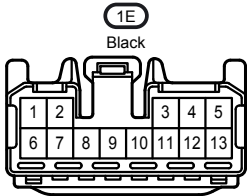

E 48
White

E 58
White

E 59
White

Engine Control

Engine Control

4M

White

DC