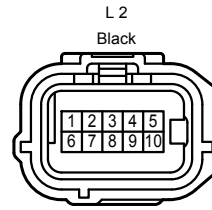

E 48
White

E 58
White

E 59
White

Engine Control

Engine Control

4M

White

DC